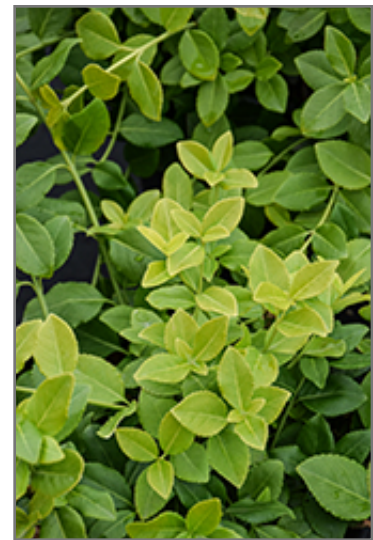

Sarcoxie Wintercreeper foliage
Photo courtesy of NetPS Plant Finder